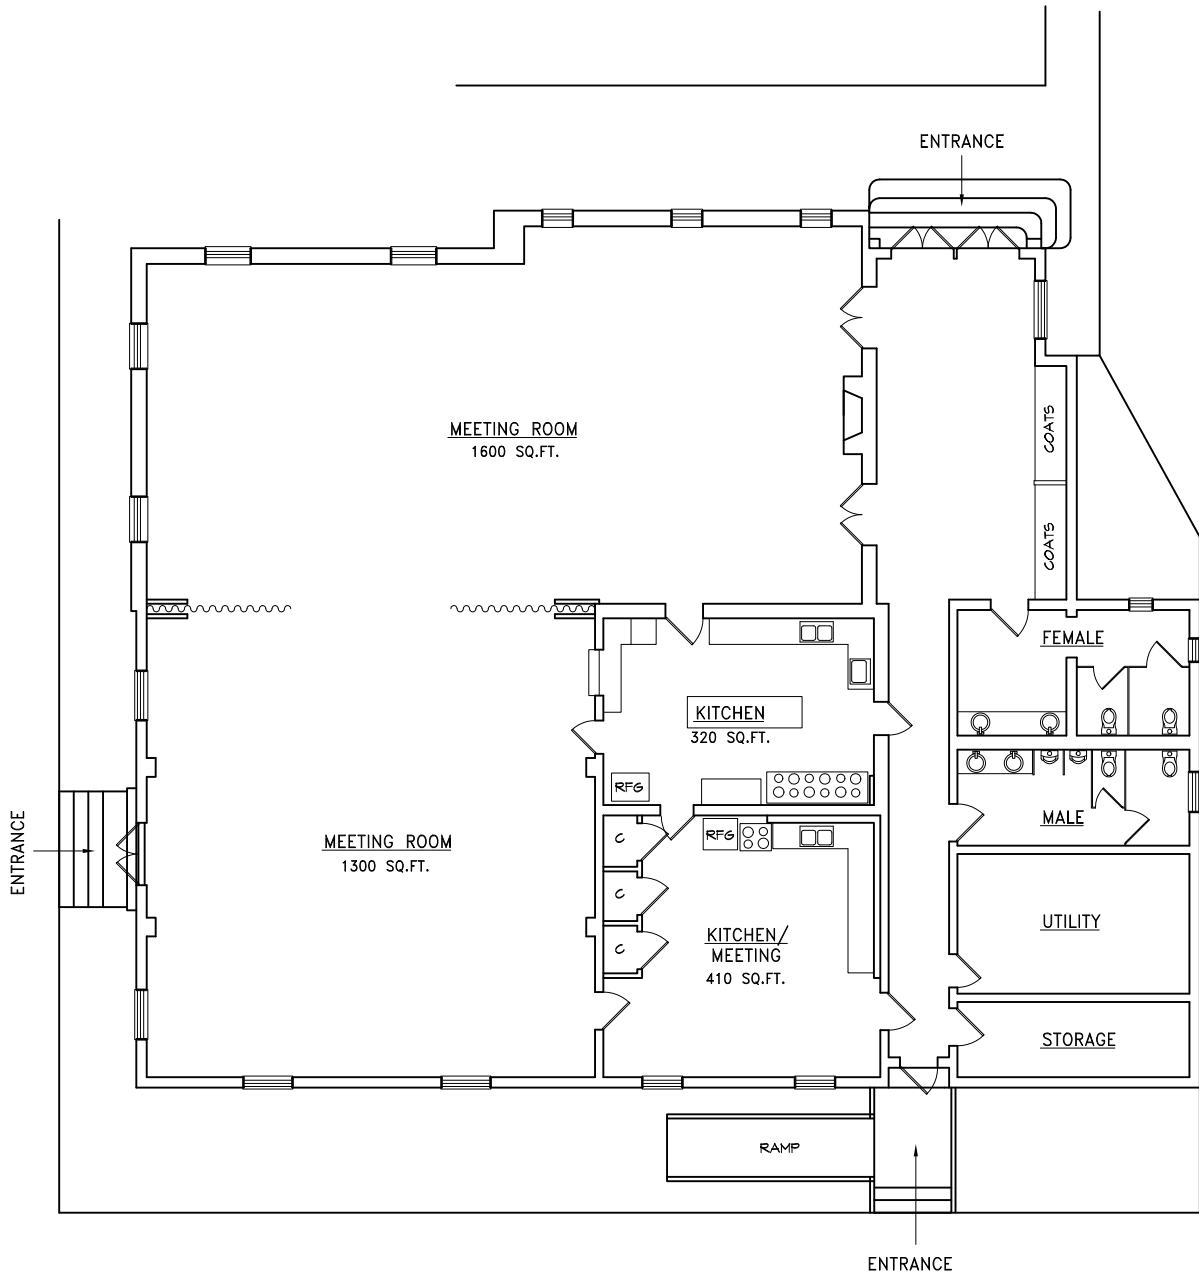

STREET

PARK

ALLEY

PARKING

EXISTING COMMUNITY CENTER

TOTAL AREA: 5,500 SQ. FT.